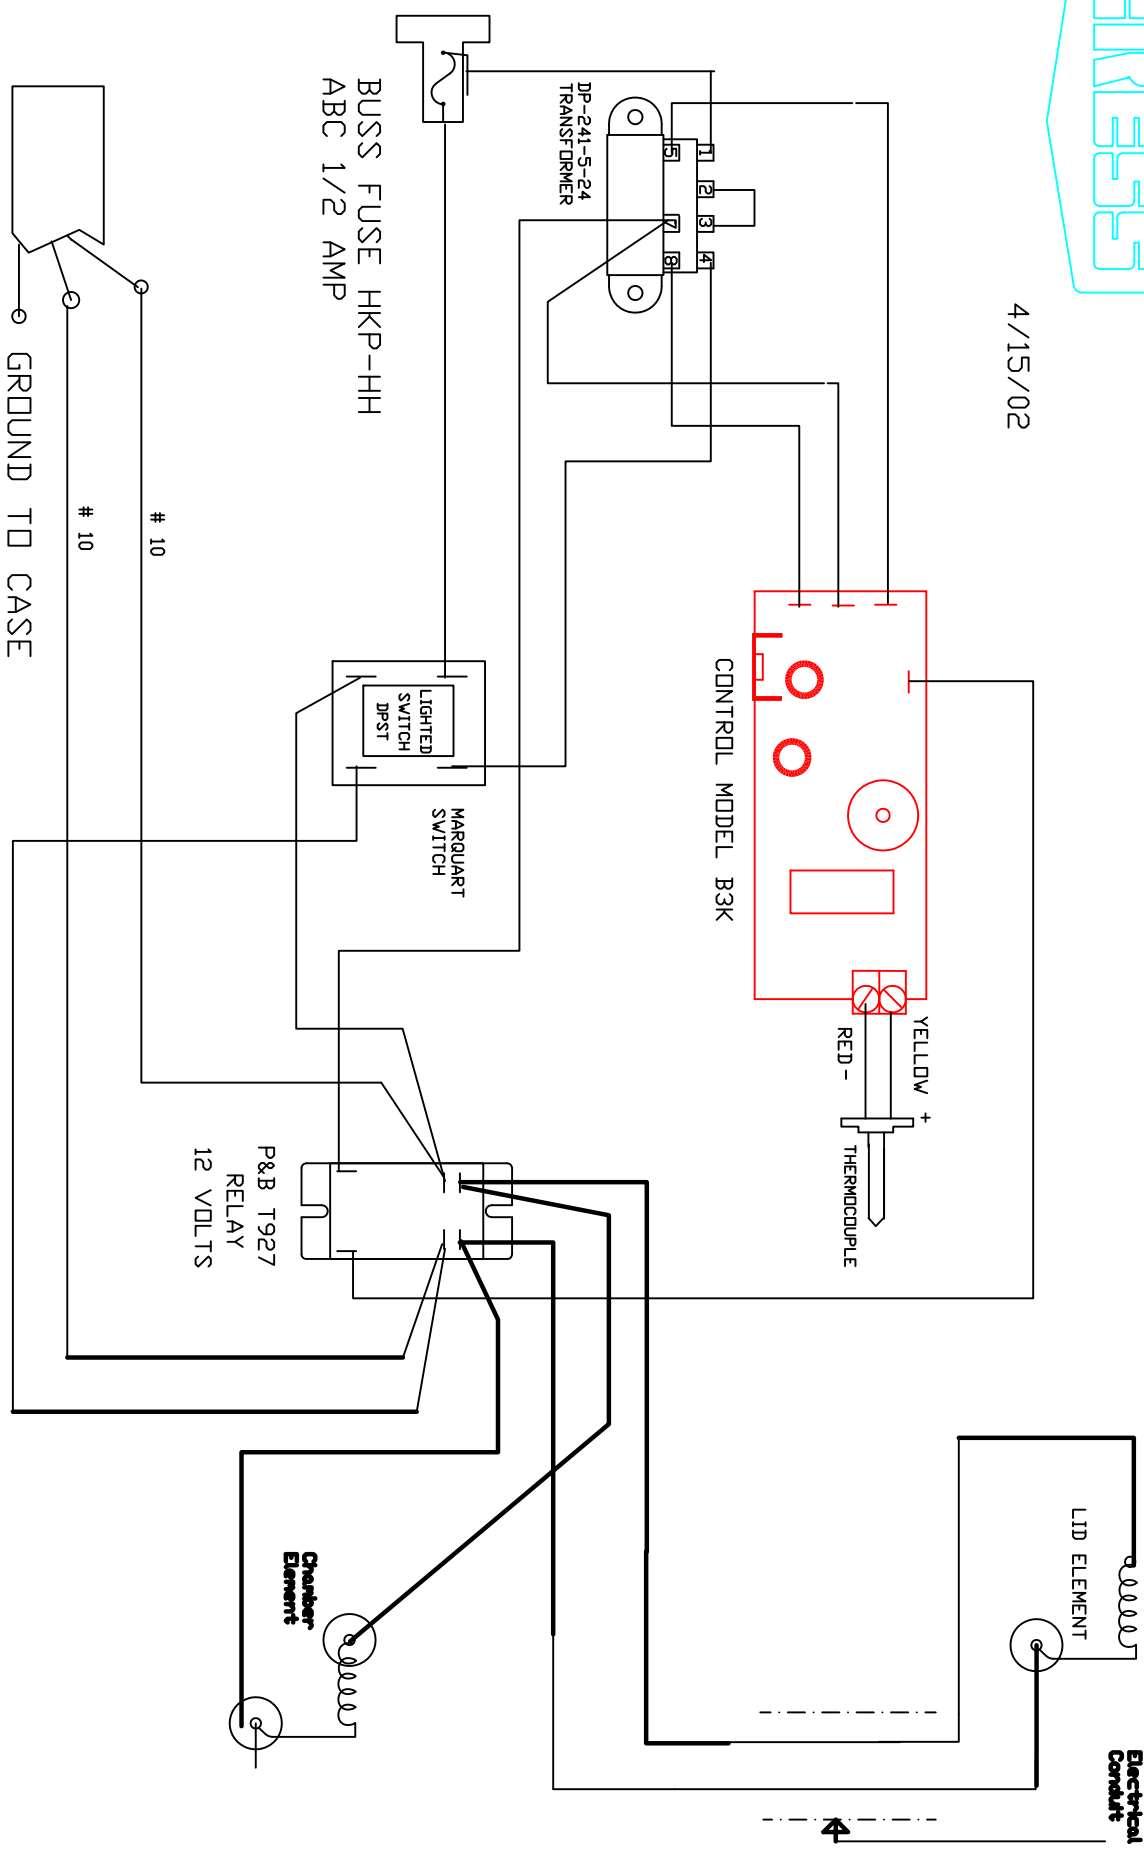

FUSER 87EA

4/15/02

240 VAC 30 AMP POWER CORD

105 DEG C CORD

FUSER 89B3K.dwg

Electrical
Consult